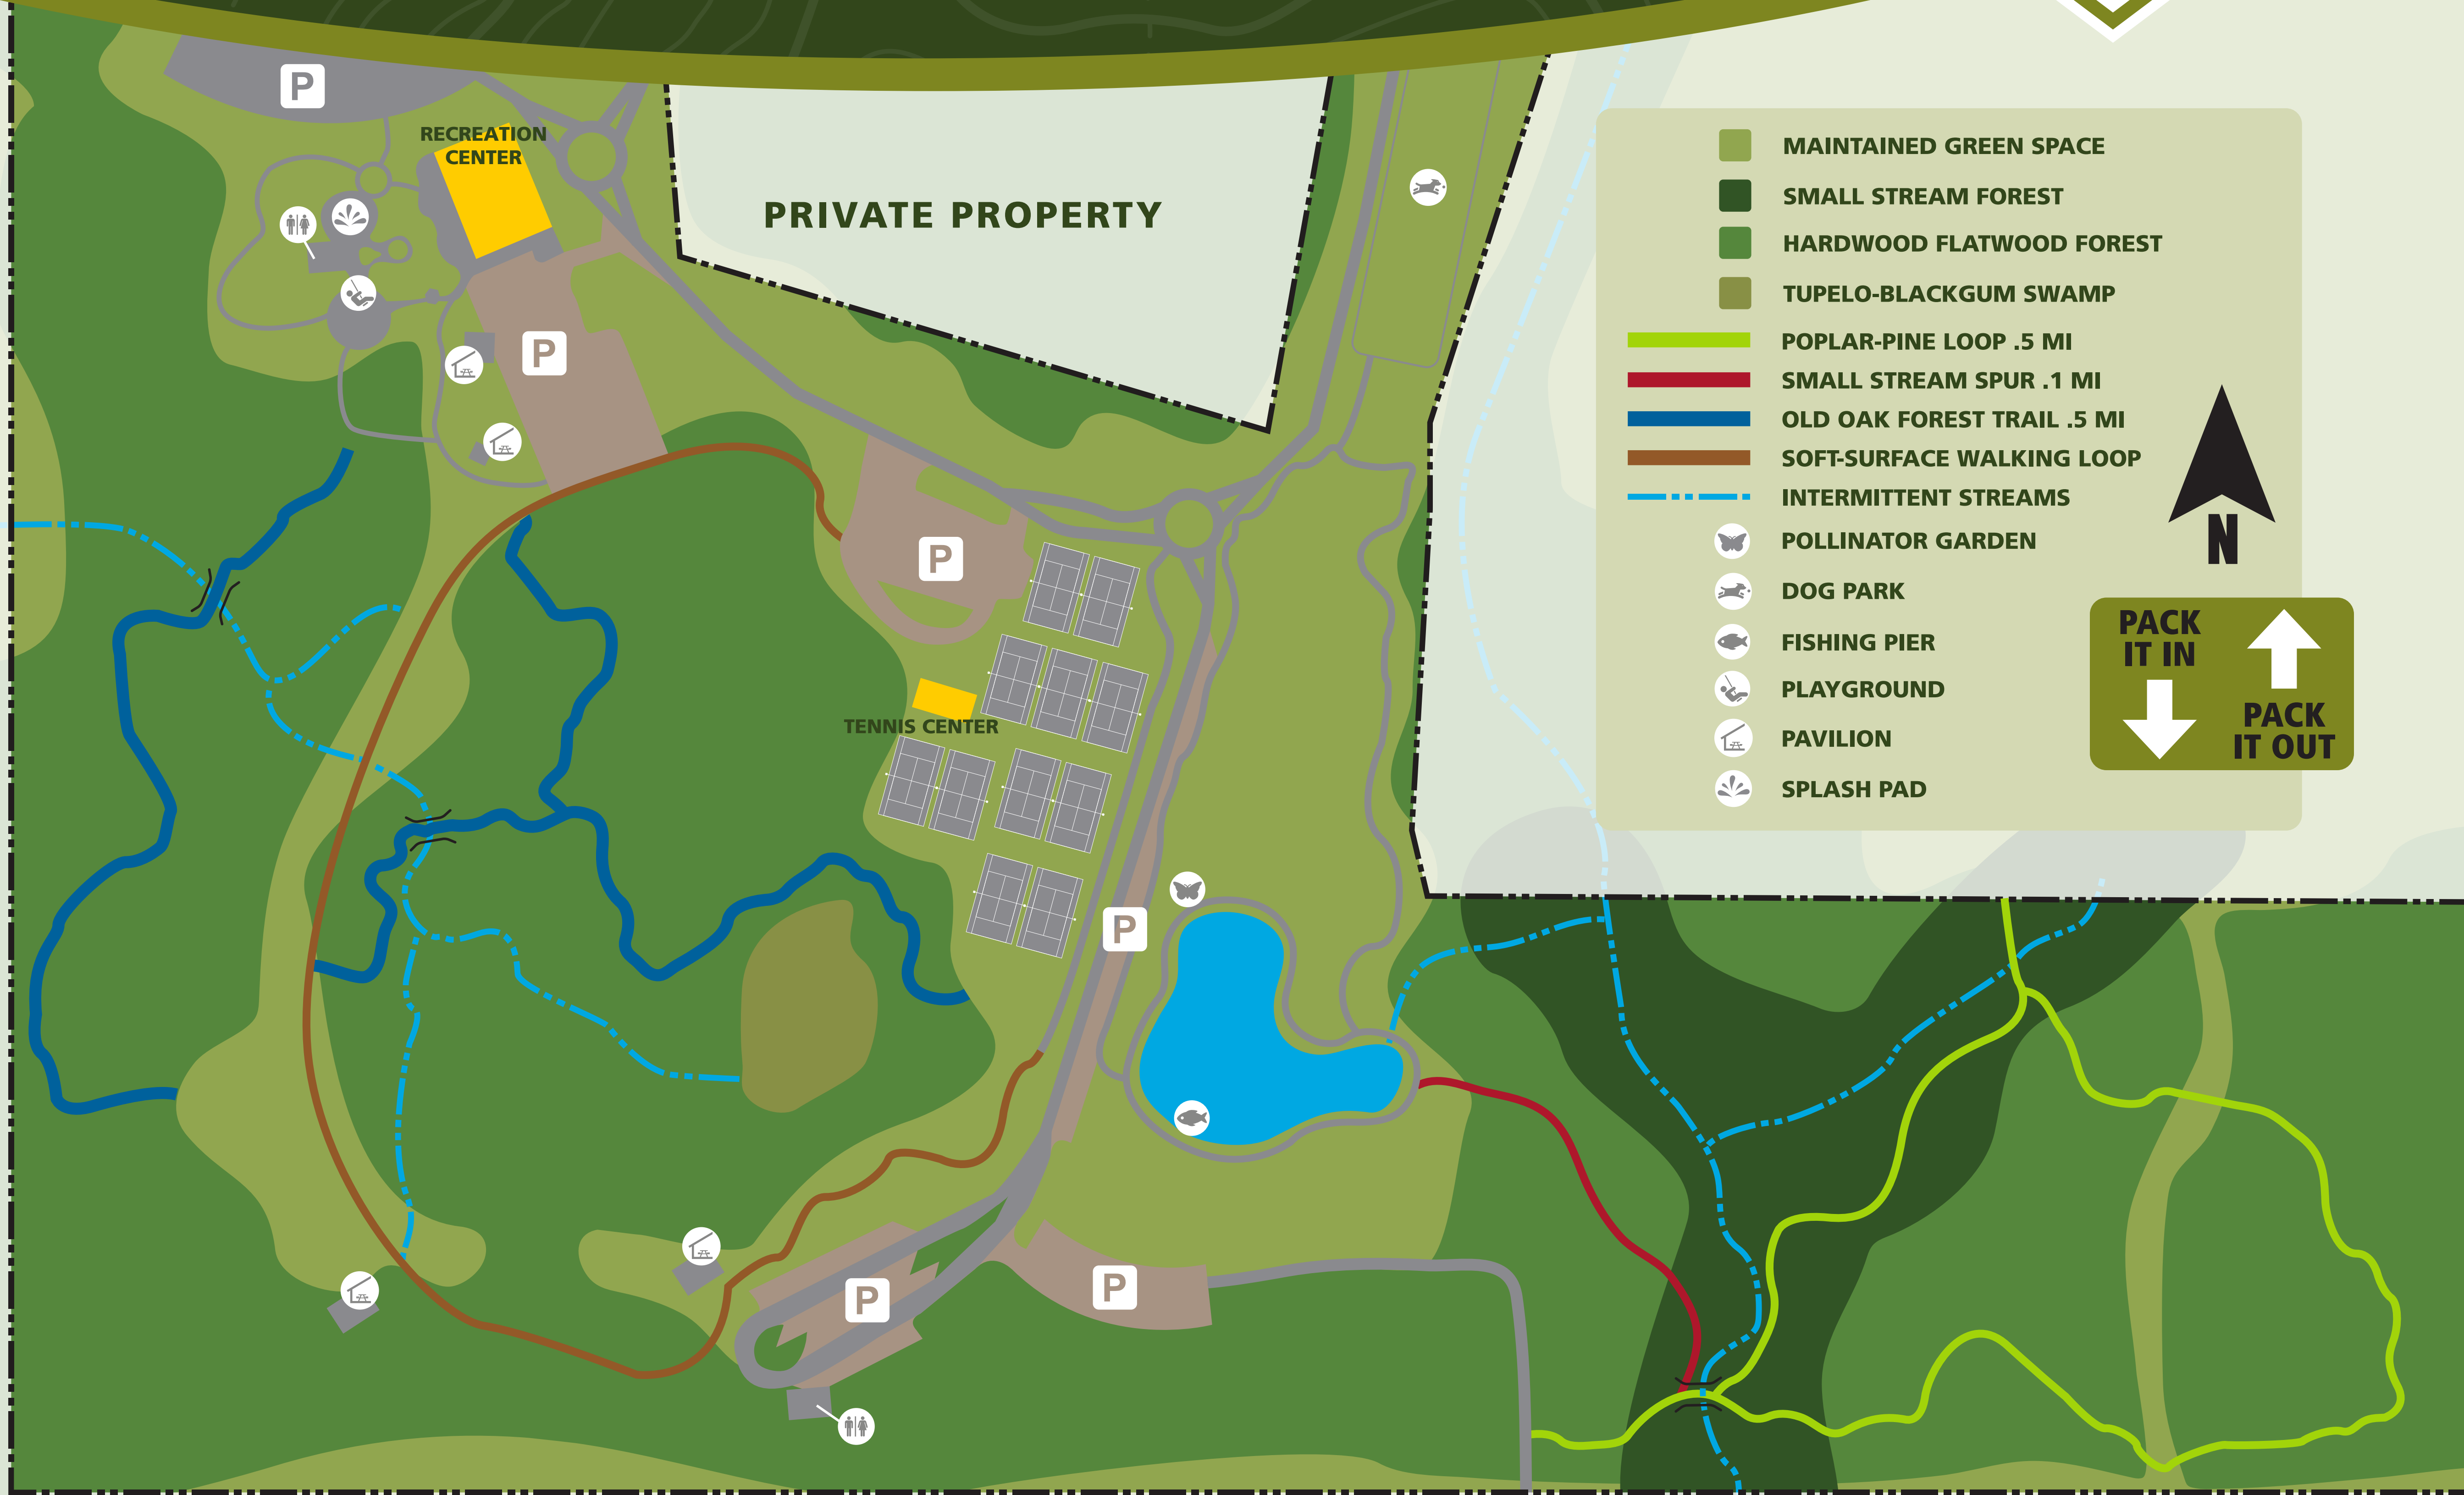

Welcome to BREC'S FOREST TRAILS

- MAINTAINED GREEN SPACE
- SMALL STREAM FOREST
- HARDWOOD FLATWOOD FOREST
- TUPELO-BLACKGUM SWAMP
- POPLAR-PINE LOOP .5 MI
- SMALL STREAM SPUR .1 MI
- OLD OAK FOREST TRAIL .5 MI
- SOFT-SURFACE WALKING LOOP
- INTERMITTENT STREAMS
- POLLINATOR GARDEN
- DOG PARK
- FISHING PIER
- PLAYGROUND
- PAVILION
- SPLASH PAD

N

PACK IT IN ↓

PACK IT OUT ↑

PRIVATE PROPERTY