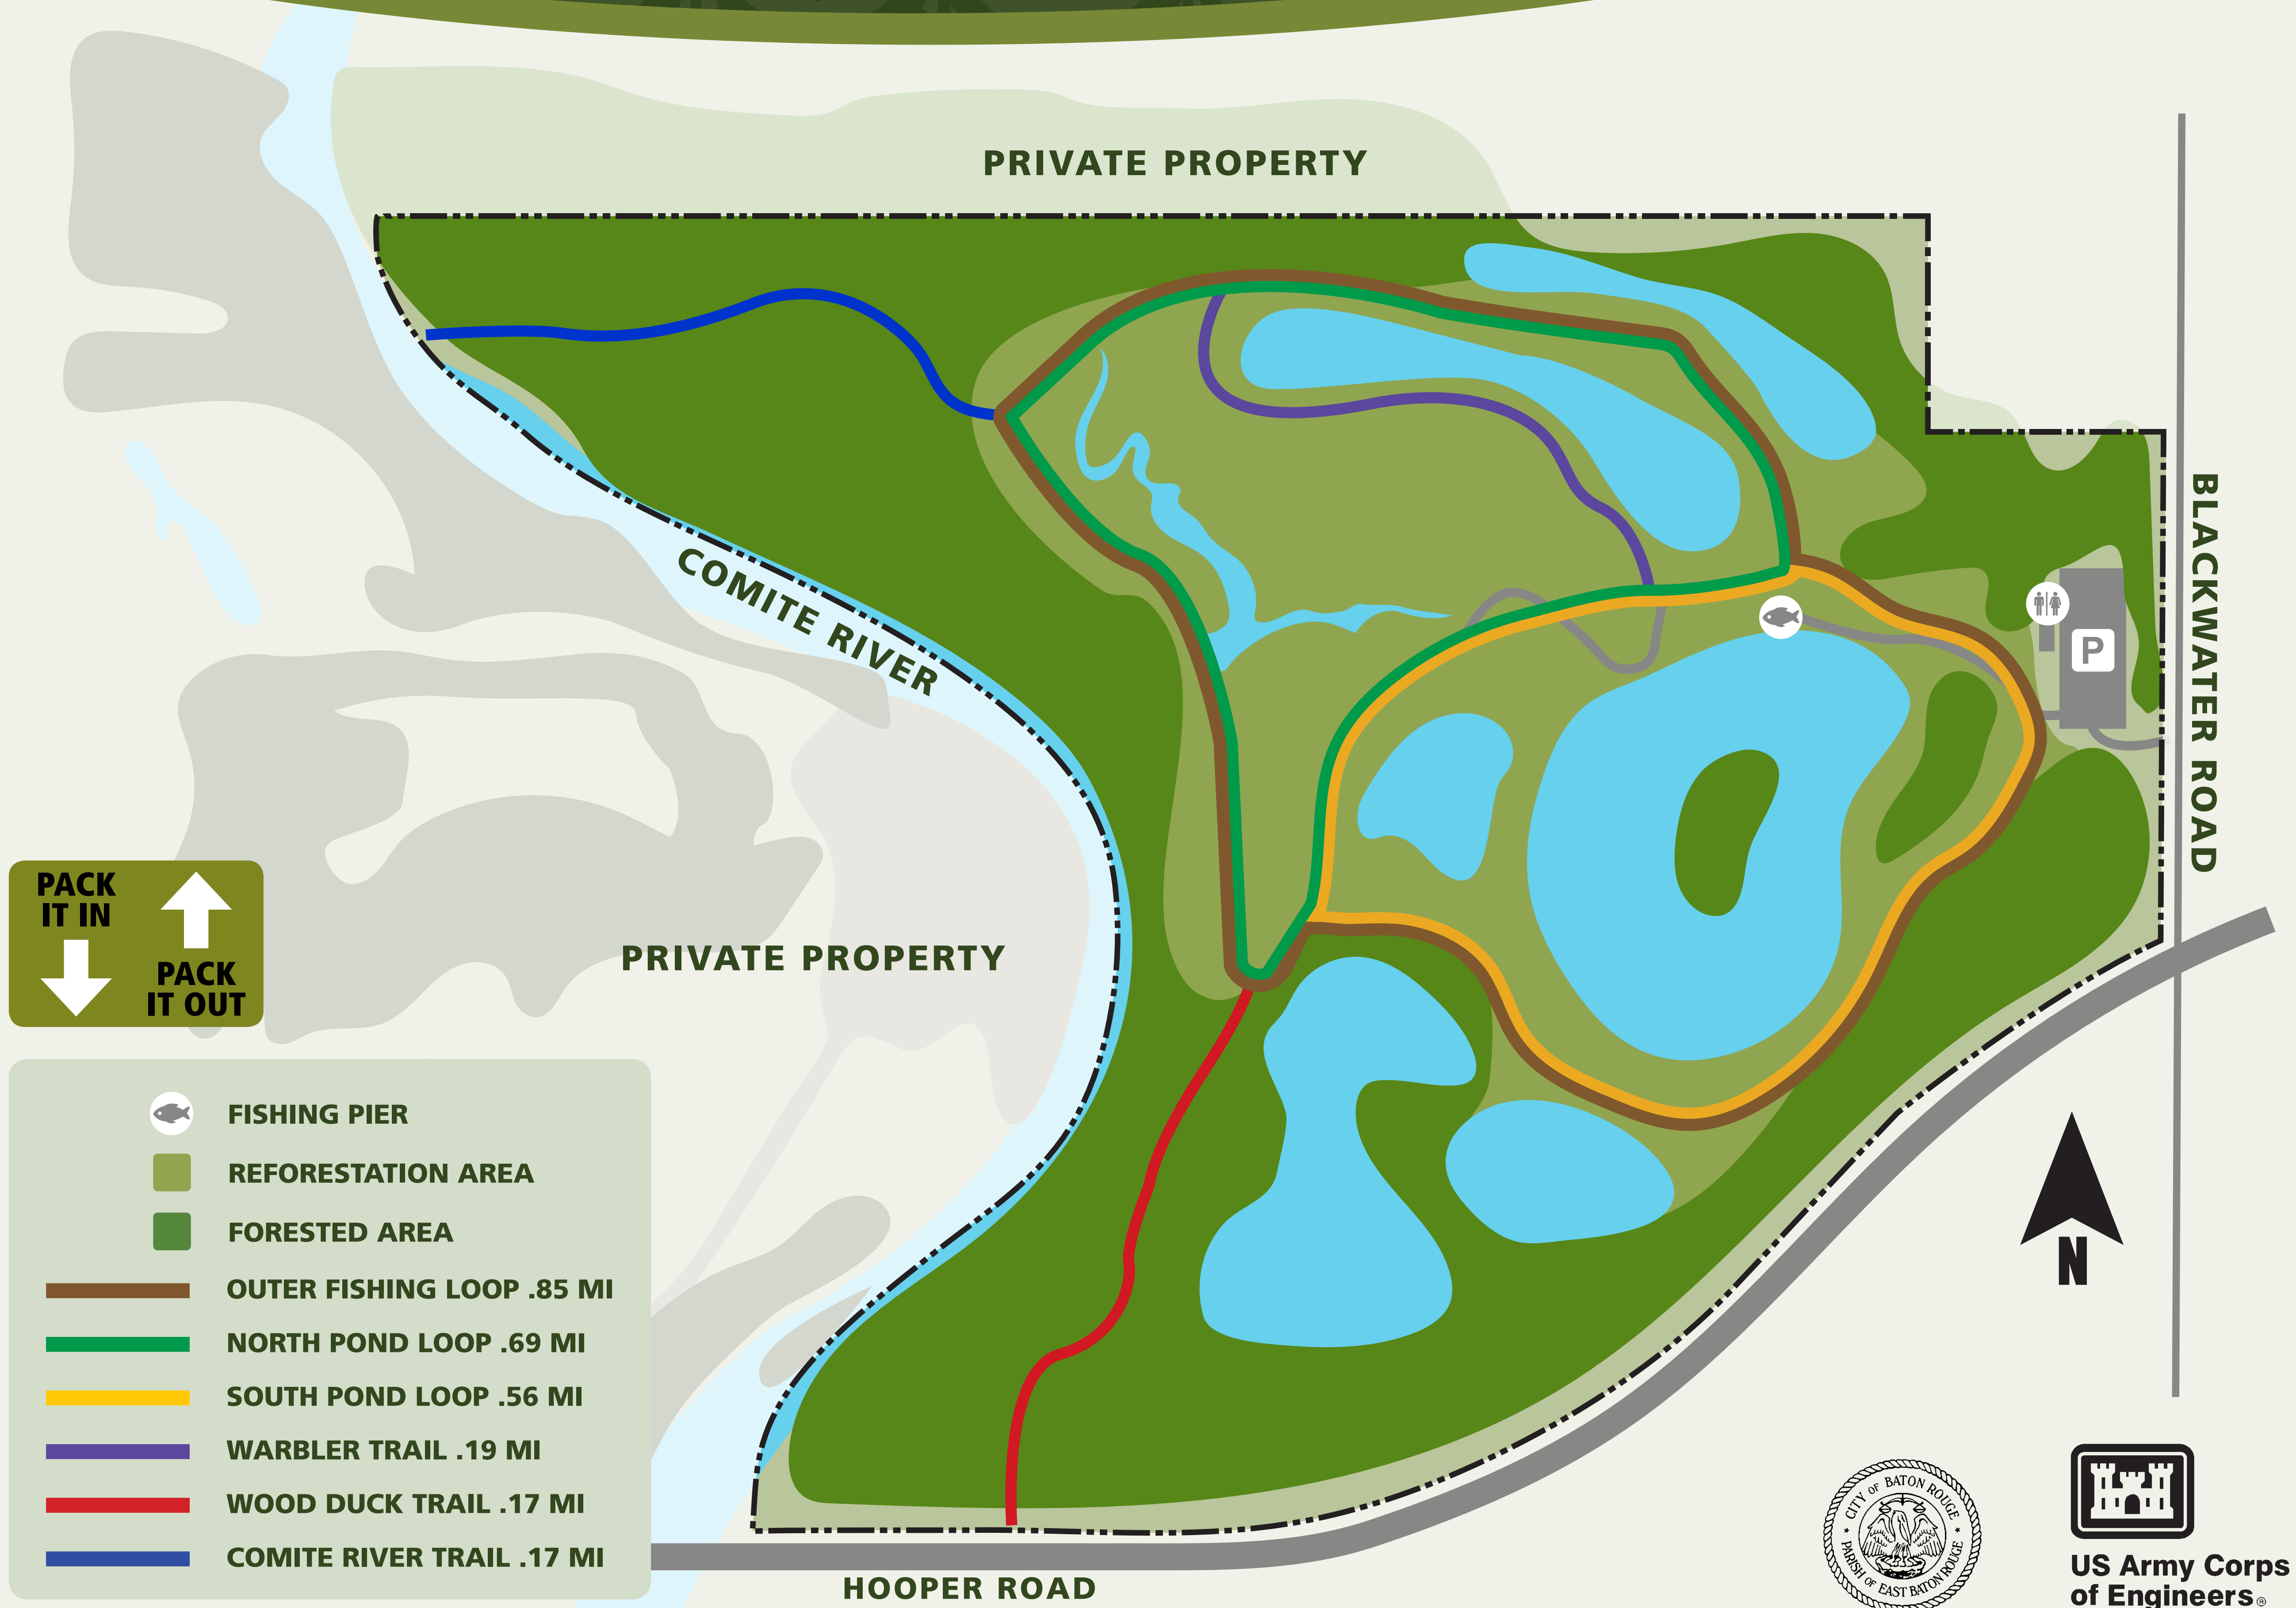

Welcome to

BREC'S BLACKWATER CONSERVATION AREA

This park was restored and developed with the help of the U.S. Army Corp of Engineers, the City of Baton Rouge – East Baton Rouge Parish and The Recreation and Park Commission for the Parish of East Baton Rouge.